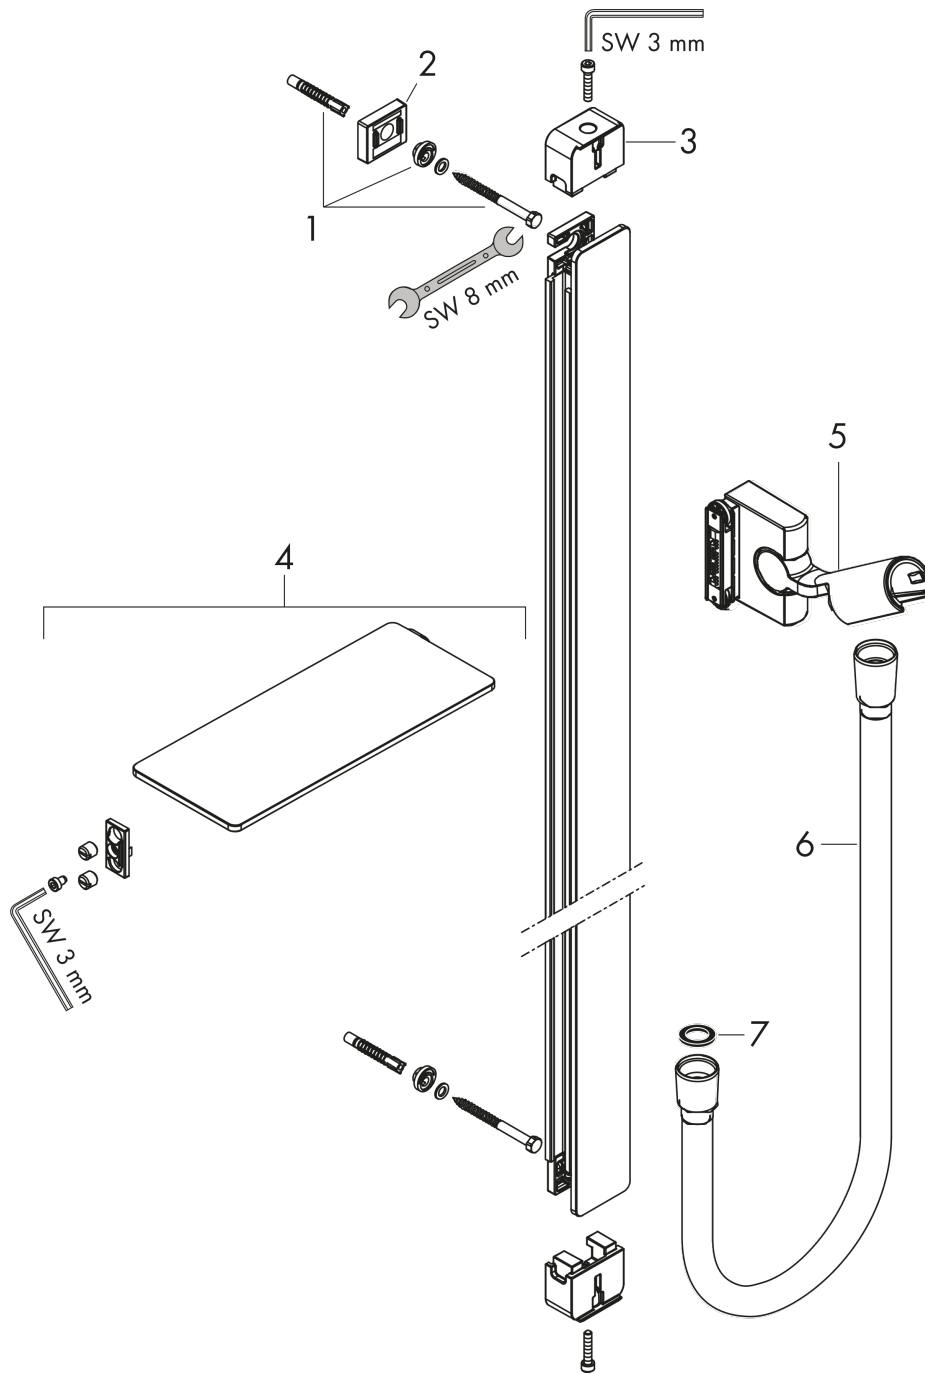

Unica
Wallbar Raindance E, 60"
 Finishes : **chrome** Part no. : **27645000**

Description

Features

- Shelf made of safety glass
- Flat aluminum profile with mirrored safety glass finish
- Angle-adjustable holder pivots left and right, slides easily and locks in place

Item details

List Price \$ 397.00

Compliance

Product image

Scale drawing

Unica
 Wallbar Raindance E, 60"
 Finishes : chrome Part no. : 27645000

Exploded drawing

Year of production: >10/17

Unica
Wallbar Raindance E, 60"
 Finishes : **chrome** Part no. : **27645000**

Spare parts list

Year of production: >10/17

Pos.	Description	Part no.	Price	PU
1	mounting set	92841000	-	1
2	tile-matching-disk	93124000	-	1
3	cover	93101000	-	1
4	shelf	26511000	-	1
5	support, assy	93100000	-	1
6	shower hose Isiflex'B 1,60 m	28276000	-	1
7	seal	98058000	-	1