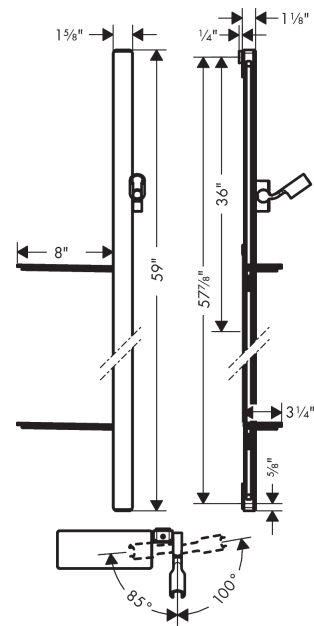

Unica
Wallbar Raindance E, 60"
 Finishes : **chrome** Part no. : **27645000**

Description

Features

- Shelf made of safety glass
- Flat aluminum profile with mirrored safety glass finish
- Angle-adjustable holder pivots left and right, slides easily and locks in place

Item details

List Price \$ 397.00

Compliance

Product image

Scale drawing

Unica
 Wallbar Raindance E, 60"
 Finishes : chrome Part no. : 27645000

Exploded drawing

Year of production: >10/17

Unica
Wallbar Raindance E, 60"
 Finishes : **chrome** Part no. : **27645000**

Spare parts list

Year of production: >10/17

Pos.	Description	Part no.	Price	PU
1	mounting set	92841000	-	1
2	tile-matching-disk	93124000	-	1
3	cover	93101000	-	1
4	shelf	26511000	-	1
5	support, assy	93100000	-	1
6	shower hose Isiflex'B 1,60 m	28276000	-	1
7	seal	98058000	-	1